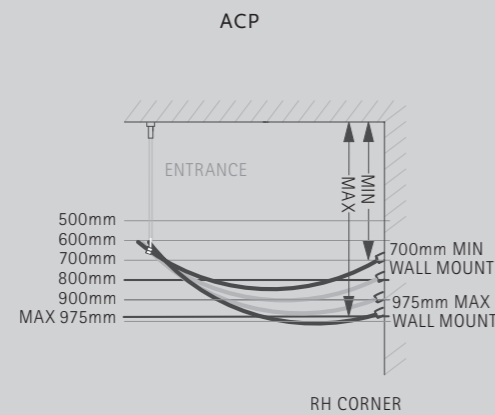

HINGE PANEL

DIMENSIONS (MM) PRICES

MODEL	A	PRICE (EX. VAT)	PRICE (INC. VAT)
ASP300HP	313	£424.00	£508.80

- LH/RH corner, please specify
- 10mm Safety Glass (EN12150-1)
- Matki Glass Guard Easy Clean protection included
- Retrofitable on 8mm wet room panels (wall brace bar required)
- Available in bespoke sizes, please contact Matki
- Matki Neoprene Advanced Sealing System
- Opens outwards and inwards through 180°
- Panel is for splash protection only

CURVED WET ROOM PANEL

DIMENSIONS (MM) PRICES

MODEL	A	PRICE (EX. VAT)	PRICE (INC. VAT)
ACP1200	1250 MAX	£912.00	£1,094.40

- LH/RH corner, please specify
- Matki Glass Guard Easy Clean protection included
- 6mm Curved Safety Glass (EN12150-1)
- High-lustre anodised Aluminium frame with Chrome finish
- Features – special hinge enabling wall mount to be adjusted between 700mm and 975mm during installation. See illustration
- Installation on a wet room floor
- Consideration should be given to water drainage, as water may spray beyond the panel