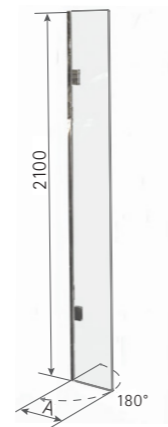

76 STRAIGHT WET ROOM PANEL

DIMENSIONS (MM) PRICES

MODEL	A	PRICE (EX. VAT)	PRICE (INC. VAT)
ASP500	477-492	£466.00	£559.20
ASP700	677-692	£468.00	£561.60
ASP800	777-792	£505.00	£606.00
ASP850*	827-842	£518.00	£621.60
ASP900	887-902	£525.00	£630.00
ASP1000*	977-992	£554.00	£664.80
ASP1100	1077-1092	£572.00	£686.40
ASP1200*	1177-1192	£596.00	£715.20
ASP1400	1377-1392	£614.00	£736.80
ASP1500*	1477-1492	£634.00	£760.80

DIMENSIONS (MM) PRICES

MODEL WITH SEAT	A	PRICE (EX. VAT)	PRICE (INC. VAT)
ASP1200/SEAT*	1177-1192	£986.00	£1,183.20
ASP1400/SEAT	1377-1392	£1,004.00	£1,204.80
ASP1500/SEAT	1477-1492	£1,024.00	£1,228.80

* Available in black tinted glass at 10% supplement

- LH/RH corner, please specify
- Matki Glass Guard Easy Clean protection included
- Available with 8mm Clear or Black Tinted Safety Glass*
- High-lustre anodised Aluminium frame with Chrome finish
- Shower seat is available for models 1200, 1400 and 1500
- Installation on a shower tray or wet room floor
- Consideration should be given to water drainage, as water may spray beyond the panel
- For hinge panel option please order with details shown below

HINGE PANEL

DIMENSIONS (MM) PRICES

MODEL	A	PRICE (EX. VAT)	PRICE (INC. VAT)
ASP300HP	313	£424.00	£508.80

- LH/RH corner, please specify
- 10mm Safety Glass (EN12150-1)
- Matki Glass Guard Easy Clean protection included
- Retrofitable on 8mm wet room panels (wall brace bar required)
- Available in bespoke sizes, please contact Matki
- Matki Neoprene Advanced Sealing System
- Opens outwards and inwards through 180°
- Panel is for splash protection only