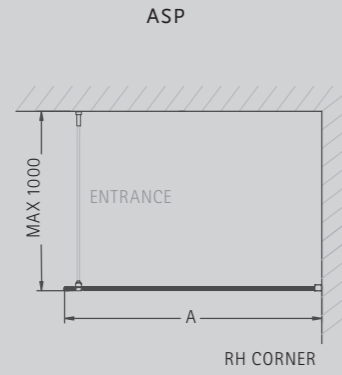

76 STRAIGHT WET ROOM PANEL

DIMENSIONS (MM) PRICES

MODEL	A	PRICE (EX. VAT)	PRICE (INC. VAT)
ASP500	477-492	£466.00	£559.20
ASP700	677-692	£468.00	£561.60
ASP800	777-792	£505.00	£606.00
ASP850*	827-842	£518.00	£621.60
ASP900	887-902	£525.00	£630.00
ASP1000*	977-992	£554.00	£664.80
ASP1100	1077-1092	£572.00	£686.40
ASP1200*	1177-1192	£596.00	£715.20
ASP1400	1377-1392	£614.00	£736.80
ASP1500*	1477-1492	£634.00	£760.80

* Available in black tinted glass at 10% supplement

- LH/RH corner, please specify
- Matki Glass Guard Easy Clean protection included
- Available with 8mm Clear or Black Tinted Safety Glass*
- High-lustre anodised Aluminium frame with Chrome finish
- Shower seat is available for models 1200, 1400 and 1500
- Installation on a shower tray or wet room floor
- Consideration should be given to water drainage, as water may spray beyond the panel
- For hinge panel option please order with details shown below

HINGE PANEL

DIMENSIONS (MM) PRICES

MODEL	A	PRICE (EX. VAT)	PRICE (INC. VAT)
ASP300HP	313	£424.00	£508.80

- LH/RH corner, please specify
- 10mm Safety Glass (EN12150-1)
- Matki Glass Guard Easy Clean protection included
- Retrofitable on 8mm wet room panels (wall brace bar required)
- Available in bespoke sizes, please contact Matki
- Matki Neoprene Advanced Sealing System
- Opens outwards and inwards through 180°
- Panel is for splash protection only

CURVED WET ROOM PANEL

DIMENSIONS (MM) PRICES

MODEL	A	PRICE (EX. VAT)	PRICE (INC. VAT)
ACP1200	1250 MAX	£912.00	£1,094.40

- LH/RH corner, please specify
- Matki Glass Guard Easy Clean protection included
- 6mm Curved Safety Glass (EN12150-1)
- High-lustre anodised Aluminium frame with Chrome finish
- Features – special hinge enabling wall mount to be adjusted between 700mm and 975mm during installation. See illustration
- Installation on a wet room floor
- Consideration should be given to water drainage, as water may spray beyond the panel