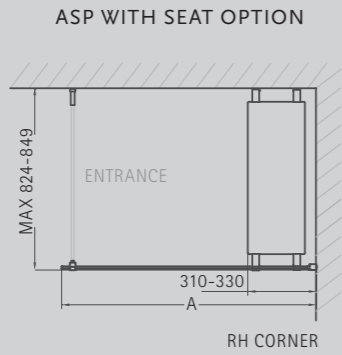

76 STRAIGHT WET ROOM PANEL

DIMENSIONS (MM) PRICES

MODEL	A	PRICE (EX. VAT)	PRICE (INC. VAT)
ASP500	477-492	£466.00	£559.20
ASP700	677-692	£468.00	£561.60
ASP800	777-792	£505.00	£606.00
ASP850*	827-842	£518.00	£621.60
ASP900	887-902	£525.00	£630.00
ASP1000*	977-992	£554.00	£664.80
ASP1100	1077-1092	£572.00	£686.40
ASP1200*	1177-1192	£596.00	£715.20
ASP1400	1377-1392	£614.00	£736.80
ASP1500*	1477-1492	£634.00	£760.80

DIMENSIONS (MM) PRICES

MODEL WITH SEAT	A	PRICE (EX. VAT)	PRICE (INC. VAT)
ASP1200/SEAT*	1177-1192	£986.00	£1,183.20
ASP1400/SEAT	1377-1392	£1,004.00	£1,204.80
ASP1500/SEAT	1477-1492	£1,024.00	£1,228.80

HINGE PANEL

DIMENSIONS (MM) PRICES

MODEL	A	PRICE (EX. VAT)	PRICE (INC. VAT)
ASP300HP	313	£424.00	£508.80

- LH/RH corner, please specify
- 10mm Safety Glass (EN12150-1)
- Matki Glass Guard Easy Clean protection included
- Retrofitable on 8mm wet room panels (wall brace bar required)
- Available in bespoke sizes, please contact Matki
- Matki Neoprene Advanced Sealing System
- Opens outwards and inwards through 180°
- Panel is for splash protection only

CURVED WET ROOM PANEL

DIMENSIONS (MM) PRICES

MODEL	A	PRICE (EX. VAT)	PRICE (INC. VAT)
ACP1200	1250 MAX	£912.00	£1,094.40

- LH/RH corner, please specify
- Matki Glass Guard Easy Clean protection included
- 6mm Curved Safety Glass (EN12150-1)
- High-lustre anodised Aluminium frame with Chrome finish
- Features – special hinge enabling wall mount to be adjusted between 700mm and 975mm during installation. See illustration
- Installation on a wet room floor
- Consideration should be given to water drainage, as water may spray beyond the panel