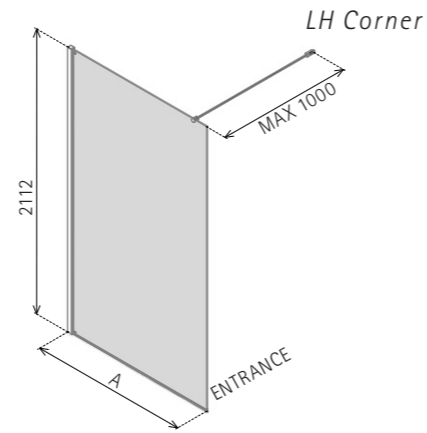

76 STRAIGHT WET ROOM PANEL

DIMENSIONS (MM) PRICES

MODEL	A	PRICE (EX. VAT)	PRICE (INC. VAT)
ASP500	477-492	£466.00	£559.20
ASP700	677-692	£468.00	£561.60
ASP800	777-792	£505.00	£606.00
ASP850*	827-842	£518.00	£621.60
ASP900	887-902	£525.00	£630.00
ASP1000*	977-992	£554.00	£664.80
ASP1100	1077-1092	£572.00	£686.40
ASP1200*	1177-1192	£596.00	£715.20
ASP1400	1377-1392	£614.00	£736.80
ASP1500*	1477-1492	£634.00	£760.80

DIMENSIONS (MM) PRICES

MODEL WITH SEAT	A	PRICE (EX. VAT)	PRICE (INC. VAT)
ASP1200/SEAT*	1177-1192	£986.00	£1,183.20
ASP1400/SEAT	1377-1392	£1,004.00	£1,204.80
ASP1500/SEAT	1477-1492	£1,024.00	£1,228.80

* Available in black tinted glass at 10% supplement

- LH/RH corner, please specify
- Matki Glass Guard Easy Clean protection included
- Available with 8mm Clear or Black Tinted Safety Glass*
- High-lustre anodised Aluminium frame with Chrome finish
- Shower seat is available for models 1200, 1400 and 1500
- Installation on a shower tray or wet room floor
- Consideration should be given to water drainage, as water may spray beyond the panel
- For hinge panel option please order with details shown below

HINGE PANEL

DIMENSIONS (MM) PRICES

MODEL	A	PRICE (EX. VAT)	PRICE (INC. VAT)
ASP300HP	313	£424.00	£508.80

- LH/RH corner, please specify
- 10mm Safety Glass (EN12150-1)
- Matki Glass Guard Easy Clean protection included
- Retrofitable on 8mm wet room panels (wall brace bar required)
- Available in bespoke sizes, please contact Matki
- Matki Neoprene Advanced Sealing System
- Opens outwards and inwards through 180°
- Panel is for splash protection only