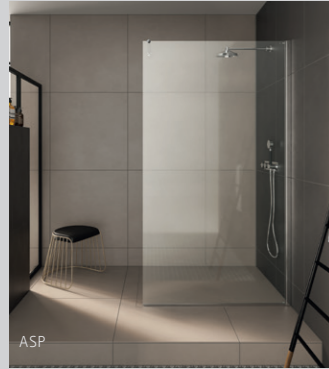

76 STRAIGHT WET ROOM PANEL

DIMENSIONS (MM) PRICES

MODEL	A	PRICE (EX. VAT)	PRICE (INC. VAT)
ASP500	477-492	£466.00	£559.20
ASP700	677-692	£468.00	£561.60
ASP800	777-792	£505.00	£606.00
ASP850*	827-842	£518.00	£621.60
ASP900	887-902	£525.00	£630.00
ASP1000*	977-992	£554.00	£664.80
ASP1100	1077-1092	£572.00	£686.40
ASP1200*	1177-1192	£596.00	£715.20
ASP1400	1377-1392	£614.00	£736.80
ASP1500*	1477-1492	£634.00	£760.80

* Available in black tinted glass at 10% supplement

- LH/RH corner, please specify
- Matki Glass Guard Easy Clean protection included
- Available with 8mm Clear or Black Tinted Safety Glass*
- High-lustre anodised Aluminium frame with Chrome finish
- Shower seat is available for models 1200, 1400 and 1500
- Installation on a shower tray or wet room floor
- Consideration should be given to water drainage, as water may spray beyond the panel
- For hinge panel option please order with details shown below

HINGE PANEL

DIMENSIONS (MM) PRICES

MODEL	A	PRICE (EX. VAT)	PRICE (INC. VAT)
ASP300HP	313	£424.00	£508.80

- LH/RH corner, please specify
- 10mm Safety Glass (EN12150-1)
- Matki Glass Guard Easy Clean protection included
- Retrofitable on 8mm wet room panels (wall brace bar required)
- Available in bespoke sizes, please contact Matki
- Matki Neoprene Advanced Sealing System
- Opens outwards and inwards through 180°
- Panel is for splash protection only