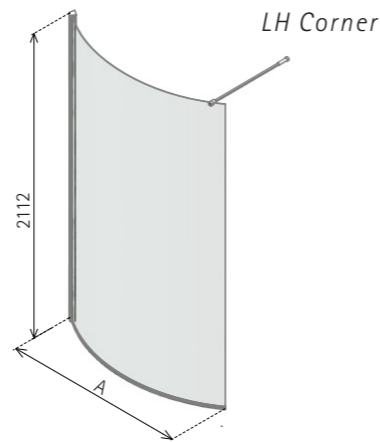

76 STRAIGHT WET ROOM PANEL

DIMENSIONS (MM) PRICES

MODEL	A	PRICE (EX. VAT)	PRICE (INC. VAT)
ASP500	477-492	£466.00	£559.20
ASP700	677-692	£468.00	£561.60
ASP800	777-792	£505.00	£606.00
ASP850*	827-842	£518.00	£621.60
ASP900	887-902	£525.00	£630.00
ASP1000*	977-992	£554.00	£664.80
ASP1100	1077-1092	£572.00	£686.40
ASP1200*	1177-1192	£596.00	£715.20
ASP1400	1377-1392	£614.00	£736.80
ASP1500*	1477-1492	£634.00	£760.80

HINGE PANEL

DIMENSIONS (MM) PRICES

MODEL	A	PRICE (EX. VAT)	PRICE (INC. VAT)
ASP300HP	313	£424.00	£508.80

- LH/RH corner, please specify
- 10mm Safety Glass (EN12150-1)
- Matki Glass Guard Easy Clean protection included
- Retrofitable on 8mm wet room panels (wall brace bar required)
- Available in bespoke sizes, please contact Matki
- Matki Neoprene Advanced Sealing System
- Opens outwards and inwards through 180°
- Panel is for splash protection only

CURVED WET ROOM PANEL

DIMENSIONS (MM) PRICES

MODEL	A	PRICE (EX. VAT)	PRICE (INC. VAT)
ACP1200	1250 MAX	£912.00	£1,094.40

- LH/RH corner, please specify
- Matki Glass Guard Easy Clean protection included
- 6mm Curved Safety Glass (EN12150-1)
- High-lustre anodised Aluminium frame with Chrome finish
- Features – special hinge enabling wall mount to be adjusted between 700mm and 975mm during installation. See illustration
- Installation on a wet room floor
- Consideration should be given to water drainage, as water may spray beyond the panel