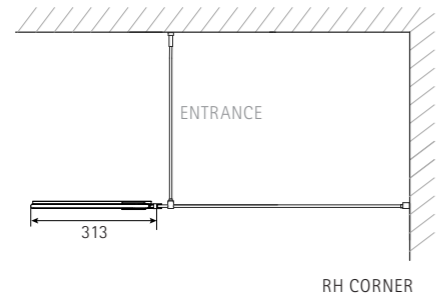

76 STRAIGHT WET ROOM PANEL

DIMENSIONS (MM) PRICES

MODEL	A	PRICE (EX. VAT)	PRICE (INC. VAT)
ASP500	477-492	£466.00	£559.20
ASP700	677-692	£468.00	£561.60
ASP800	777-792	£505.00	£606.00
ASP850*	827-842	£518.00	£621.60
ASP900	887-902	£525.00	£630.00
ASP1000*	977-992	£554.00	£664.80
ASP1100	1077-1092	£572.00	£686.40
ASP1200*	1177-1192	£596.00	£715.20
ASP1400	1377-1392	£614.00	£736.80
ASP1500*	1477-1492	£634.00	£760.80

DIMENSIONS (MM) PRICES

MODEL WITH SEAT	A	PRICE (EX. VAT)	PRICE (INC. VAT)
ASP1200/SEAT*	1177-1192	£986.00	£1,183.20
ASP1400/SEAT	1377-1392	£1,004.00	£1,204.80
ASP1500/SEAT	1477-1492	£1,024.00	£1,228.80

HINGE PANEL

DIMENSIONS (MM) PRICES

MODEL	A	PRICE (EX. VAT)	PRICE (INC. VAT)
ASP300HP	313	£424.00	£508.80

- LH/RH corner, please specify
- 10mm Safety Glass (EN12150-1)
- Matki Glass Guard Easy Clean protection included
- Retrofitable on 8mm wet room panels (wall brace bar required)
- Available in bespoke sizes, please contact Matki
- Matki Neoprene Advanced Sealing System
- Opens outwards and inwards through 180°
- Panel is for splash protection only

CURVED WET ROOM PANEL

DIMENSIONS (MM) PRICES

MODEL	A	PRICE (EX. VAT)	PRICE (INC. VAT)
ACP1200	1250 MAX	£912.00	£1,094.40

- LH/RH corner, please specify
- Matki Glass Guard Easy Clean protection included
- 6mm Curved Safety Glass (EN12150-1)
- High-lustre anodised Aluminium frame with Chrome finish
- Features – special hinge enabling wall mount to be adjusted between 700mm and 975mm during installation. See illustration
- Installation on a wet room floor
- Consideration should be given to water drainage, as water may spray beyond the panel