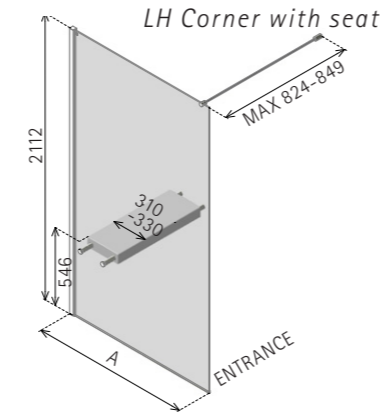

76 STRAIGHT WET ROOM PANEL

DIMENSIONS (MM) PRICES

MODEL	A	PRICE (EX. VAT)	PRICE (INC. VAT)
ASP500	477-492	£466.00	£559.20
ASP700	677-692	£468.00	£561.60
ASP800	777-792	£505.00	£606.00
ASP850*	827-842	£518.00	£621.60
ASP900	887-902	£525.00	£630.00
ASP1000*	977-992	£554.00	£664.80
ASP1100	1077-1092	£572.00	£686.40
ASP1200*	1177-1192	£596.00	£715.20
ASP1400	1377-1392	£614.00	£736.80
ASP1500*	1477-1492	£634.00	£760.80

DIMENSIONS (MM) PRICES

MODEL WITH SEAT	A	PRICE (EX. VAT)	PRICE (INC. VAT)
ASP1200/SEAT*	1177-1192	£986.00	£1,183.20
ASP1400/SEAT	1377-1392	£1,004.00	£1,204.80
ASP1500/SEAT	1477-1492	£1,024.00	£1,228.80

* Available in black tinted glass at 10% supplement

- LH/RH corner, please specify
- Matki Glass Guard Easy Clean protection included
- Available with 8mm Clear or Black Tinted Safety Glass*
- High-lustre anodised Aluminium frame with Chrome finish
- Shower seat is available for models 1200, 1400 and 1500
- Installation on a shower tray or wet room floor
- Consideration should be given to water drainage, as water may spray beyond the panel
- For hinge panel option please order with details shown below

HINGE PANEL

DIMENSIONS (MM) PRICES

MODEL	A	PRICE (EX. VAT)	PRICE (INC. VAT)
ASP300HP	313	£424.00	£508.80

- LH/RH corner, please specify
- 10mm Safety Glass (EN12150-1)
- Matki Glass Guard Easy Clean protection included
- Retrofitable on 8mm wet room panels (wall brace bar required)
- Available in bespoke sizes, please contact Matki
- Matki Neoprene Advanced Sealing System
- Opens outwards and inwards through 180°
- Panel is for splash protection only