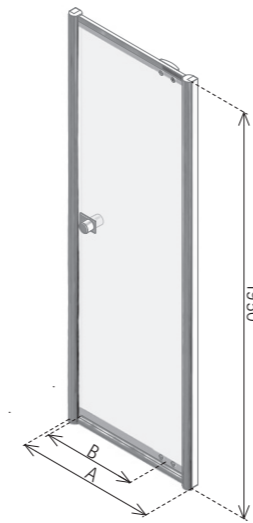

## COLONADE PIVOT RECESS

For corner please see Colonade side panel on page 91

Not Handed

### DIMENSIONS (MM) PRICES

MODEL	A	B	PRICE (EX. VAT)	PRICE (INC. VAT)
NCP7000 (PIVOT)	665-705	450	£744.00	£892.80
NCP7600 (PIVOT)	725-765	510	£758.00	£909.60
NCP8000 (PIVOT)	765-805	550	£765.00	£918.00
NCP9000 (PIVOT)	865-905	650	£815.00	£978.00
NCP1000 (PIVOT)	965-1005	750	£840.00	£1,008.00

For corner please see Colonade side panel on page 91

- Not Handed
- Door can pivot from wall or side panel side
- Matki Glass Guard Easy Clean protection included
- 8mm Safety Glass (EN12150-1)
- High-lustre anodised Aluminium frame with Chrome finish
- NCP Doors are suitable for Corner or Recess. When fitting with a Side Panel deduct 20mm from adjustments dimensions (A)
- Patented pre-assembled FLS Front Loading System for easy installation with concealed screws and fittings (patent no. GB 228 9302B)
- **Choice of handles: round Chrome handle or straight Chrome handle**
- Aluminium drip channel minimises water outside shower when opening door
- Positive spring roller catch door closure
- Suitable for steam
- Recommended tray model - Fineline 60 see page 101

For corner please see Colonade side panel on page 91

- **LH/RH Entrance, please specify**
- Matki Glass Guard Easy Clean protection included
- 8mm Safety Glass (EN12150-1)
- High-lustre anodised Aluminium frame with Chrome finish
- NSS Doors are suitable for Corner or Recess. When fitting with a Side Panel deduct 20mm from adjustments dimensions (A)
- Patented pre-assembled FLS Front Loading System for easy installation with concealed screws and fittings (patent no. GB 228 9302B)
- Fineline 60 shower tray (page 101) included in the DT price. DT available with Continental 40 (page 100) shower tray on request at no extra cost