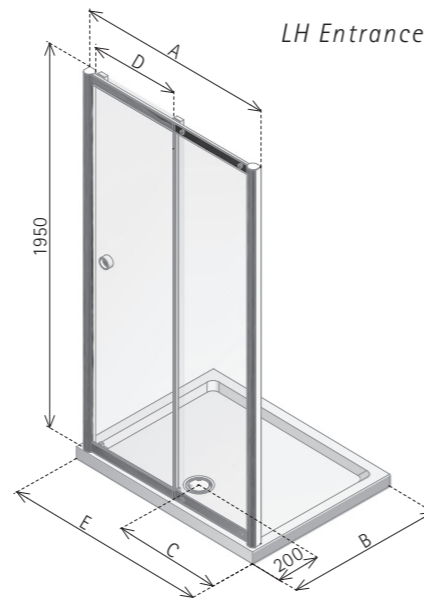

### DIMENSIONS (MM) PRICES

MODEL	A	B	PRICE (EX. VAT)	PRICE (INC. VAT)
NCP7000 (PIVOT)	665-705	450	£744.00	£892.80
NCP7600 (PIVOT)	725-765	510	£758.00	£909.60
NCP8000 (PIVOT)	765-805	550	£765.00	£918.00
NCP9000 (PIVOT)	865-905	650	£815.00	£978.00
NCP1000 (PIVOT)	965-1005	750	£840.00	£1,008.00

For corner please see Colonade side panel on page 91

- Not Handed
- Door can pivot from wall or side panel side
- Matki Glass Guard Easy Clean protection included
- 8mm Safety Glass (EN12150-1)
- High-lustre anodised Aluminium frame with Chrome finish
- NCP Doors are suitable for Corner or Recess. When fitting with a Side Panel deduct 20mm from adjustments dimensions (A)
- Patented pre-assembled FLS Front Loading System for easy installation with concealed screws and fittings (patent no. GB 228 9302B)
- **Choice of handles: round Chrome handle or straight Chrome handle**
- Aluminium drip channel minimises water outside shower when opening door
- Positive spring roller catch door closure
- Suitable for steam
- Recommended tray model - Fineline 60 see page 101

### DIMENSIONS (MM) PRICES

MODEL	A	B	C	D	E	PRICE (EX. VAT)	PRICE (INC. VAT)
NSS1050D (DOOR)	1010-1040	-	-	405	-	£970.00	£1,164.00
<b>NSS1050DT (DOOR+TRAY)</b>	<b>1010-1040</b>	<b>796</b>	<b>525</b>	<b>405</b>	<b>1050</b>	<b>£1,250.00</b>	<b>£1500.00</b>
NSS1200D (DOOR)	1165-1205	-	-	465	-	£1,108.00	£1,329.60
<b>NSS1200DT (DOOR+TRAY)</b>	<b>1165-1205</b>	<b>796</b>	<b>600</b>	<b>465</b>	<b>1200</b>	<b>£1,392.00</b>	<b>£1,670.40</b>
NSS1500D (DOOR)	1465-1505	-	-	615	-	£1,219.00	£1,462.80
<b>NSS1500DT (DOOR+TRAY)</b>	<b>1465-1505</b>	<b>900</b>	<b>748</b>	<b>615</b>	<b>1495</b>	<b>£1,580.00</b>	<b>£1,896.00</b>
NSS1700D (DOOR)	1665-1705	-	-	805	-	£1,303.00	£1,563.60
<b>NSS1700DT (DOOR+TRAY)</b>	<b>1665-1705</b>	<b>900</b>	<b>850</b>	<b>805</b>	<b>1700</b>	<b>£1,709.00</b>	<b>£2,050.80</b>